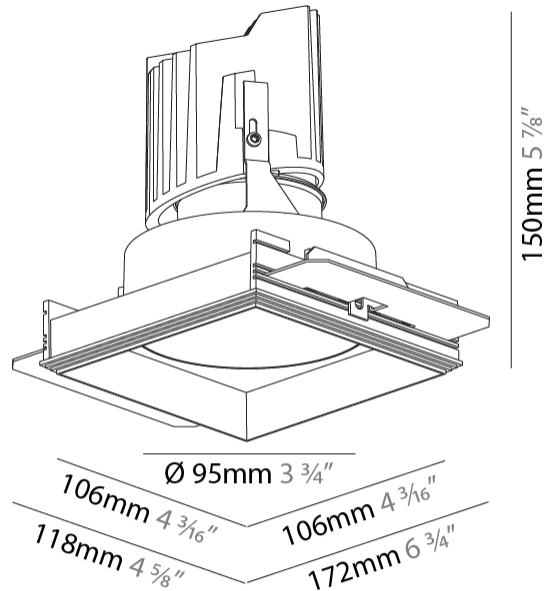

ELECTRICAL

Lamp Type: LED (Zhaga Standard)
Input Wattage (W): 16.5
Total Output Wattage (W): 14.7
Dimming: Dali Dimming
Driver Included: No
Driver Location: Recessed Housing
Driver Type: Constant Current - 120Vac
Driver Class: Class 2
Housing: See Components
Input Voltage (V): 120
Constant Current (MA): 350

LED

Number of LEDs: 1
Color Temperature (°K): Warm Dim
Max. Delivered Lumen (lm): 770
Nominal Lumen (lm): 1140
CRI: >90 CRI
Lamp Life (hrs): 50000
Upon Request: RGB-W Tunable White Special Color Temperature Special LED

OPTICAL

Reflector: 20 / 40 / 60
Upon Request: Special Beam Angles

RATINGS AND CERTIFICATIONS

Zaneen Group, Inc. 6260 F 1600 988-3382, F 416-247-9319, www.zaneen.com

Certified By: Certified for North American Standards
In a constant effort to supply the best product, we reserve the right to change specifications or materials without notice. The most recent specification sheets are found at zaneen.com